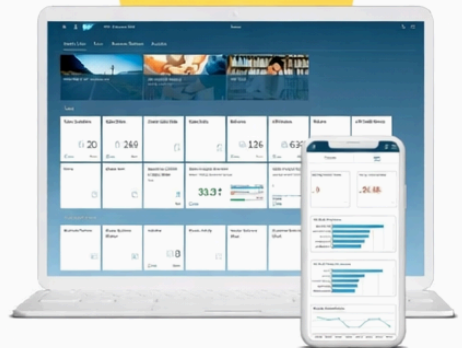

Kickstart Your Digital Transformation with the **SAP B1 Starter Pack!**

All-in-one bundle for SMEs to run smarter — from finance to payroll.

Terms and conditions apply

Package Includes:

- ✓ 10x User Login
- ✓ SAP B1 Indirect Server License
- ✓ Microsoft SQL Server
- ✓ Inspire Payroll + Workforce
  (Up to 50 Employees)

SAP B1
Starter Pack

SAP Business One

inspire_{X70}

WebClient

Contact us for a free consultation

+63 968 121 0586

inquiry@mrtcapplabph.com

MRTC AppLab^{PH}